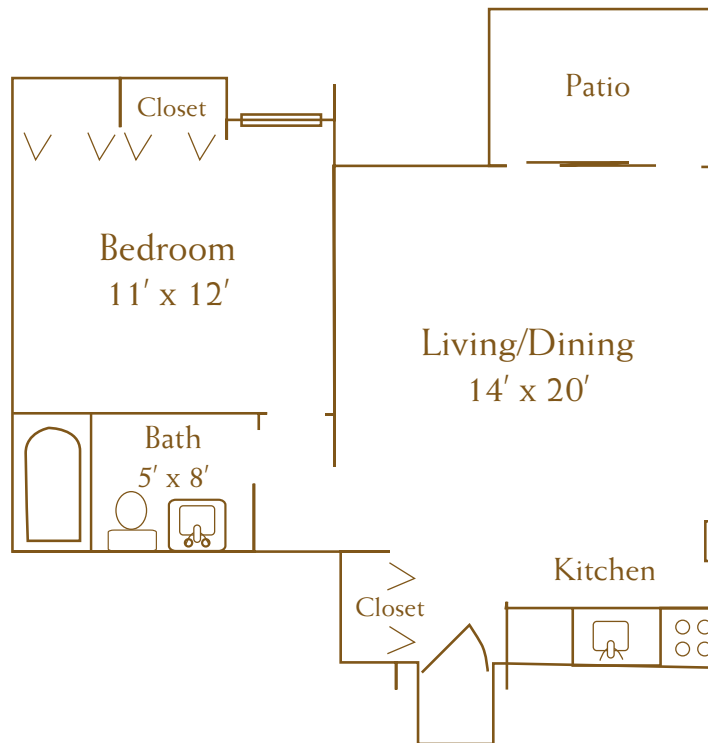

TWO-BEDROOMS  
ONE-BATH

650 Sq. Ft.

805 West Middle Street  
Chelsea, Michigan 48118

PHONE: 734-433-1000

FAX: 734-475-4421

[ChelseaRetirementCommunity.com](http://ChelseaRetirementCommunity.com)

STYLE A  
ONE-BEDROOM  
ONE-BATHROOM

530 Sq. Ft.  
(approximate)

805 West Middle Street  
Chelsea, Michigan 48118

PHONE: 734-433-1000

FAX: 734-475-4421

[ChelseaRetirementCommunity.com](http://ChelseaRetirementCommunity.com)

STYLE B  
ONE-BEDROOM  
ONE-BATHROOM