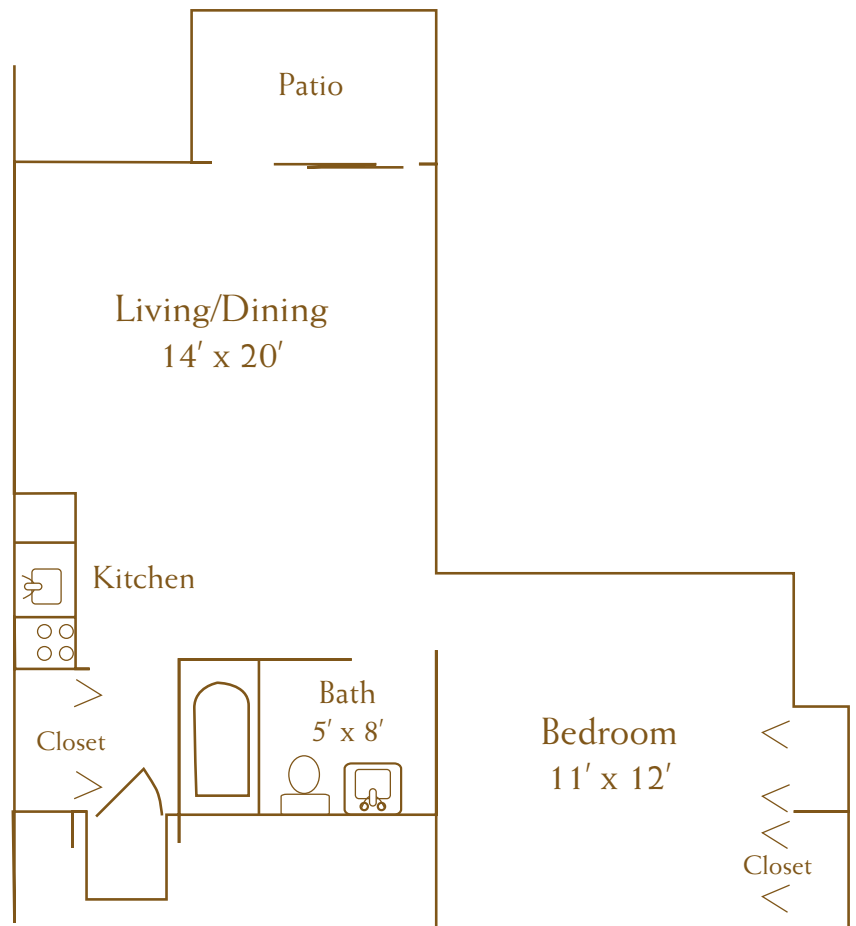

STYLE B
ONE-BEDROOM
ONE-BATHROOM

530 Sq. Ft.
(approximate)

805 West Middle Street
Chelsea, Michigan 48118

PHONE: 734-433-1000

FAX: 734-475-4421

ChelseaRetirementCommunity.com