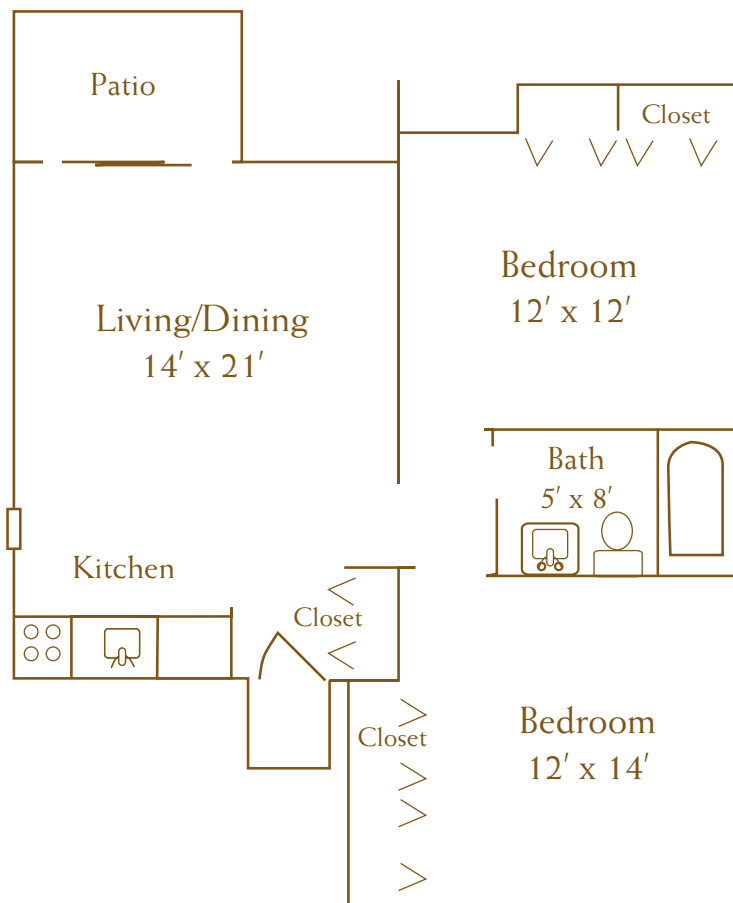

TWO-BEDROOMS  
ONE-BATH

650 Sq. Ft.

805 West Middle Street  
Chelsea, Michigan 48118

PHONE: 734-433-1000

FAX: 734-475-4421

[ChelseaRetirementCommunity.com](http://ChelseaRetirementCommunity.com)

STYLE A  
ONE-BEDROOM  
ONE-BATHROOM

530 Sq. Ft.  
(approximate)

805 West Middle Street  
Chelsea, Michigan 48118

PHONE: 734-433-1000

FAX: 734-475-4421

[ChelseaRetirementCommunity.com](http://ChelseaRetirementCommunity.com)

STYLE B  
ONE-BEDROOM  
ONE-BATHROOM