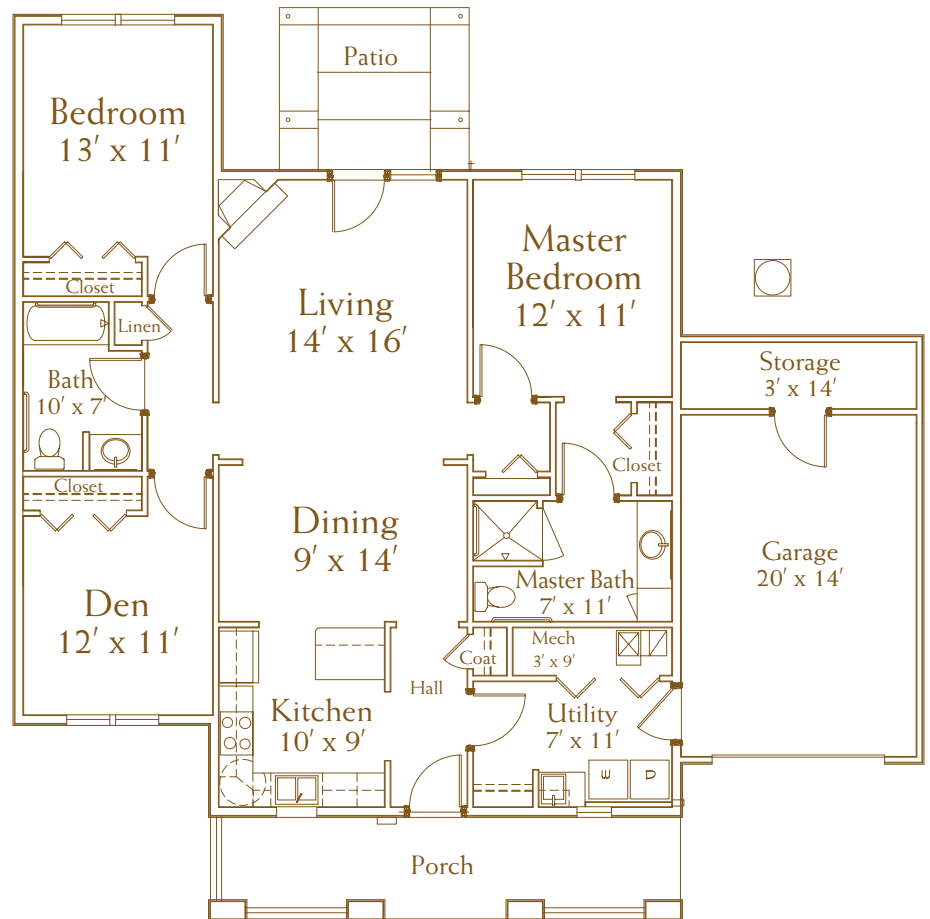

TWO-BEDROOMS
TWO-BATHS

1,500 Sq. Ft.

805 West Middle Street
Chelsea, Michigan 48118

PHONE: 734-433-1000

FAX: 734-475-4421

ChelseaRetirementCommunity.com

TWO-BEDROOMS
WITH DEN
TWO-BATHS

1,700 Sq. Ft.