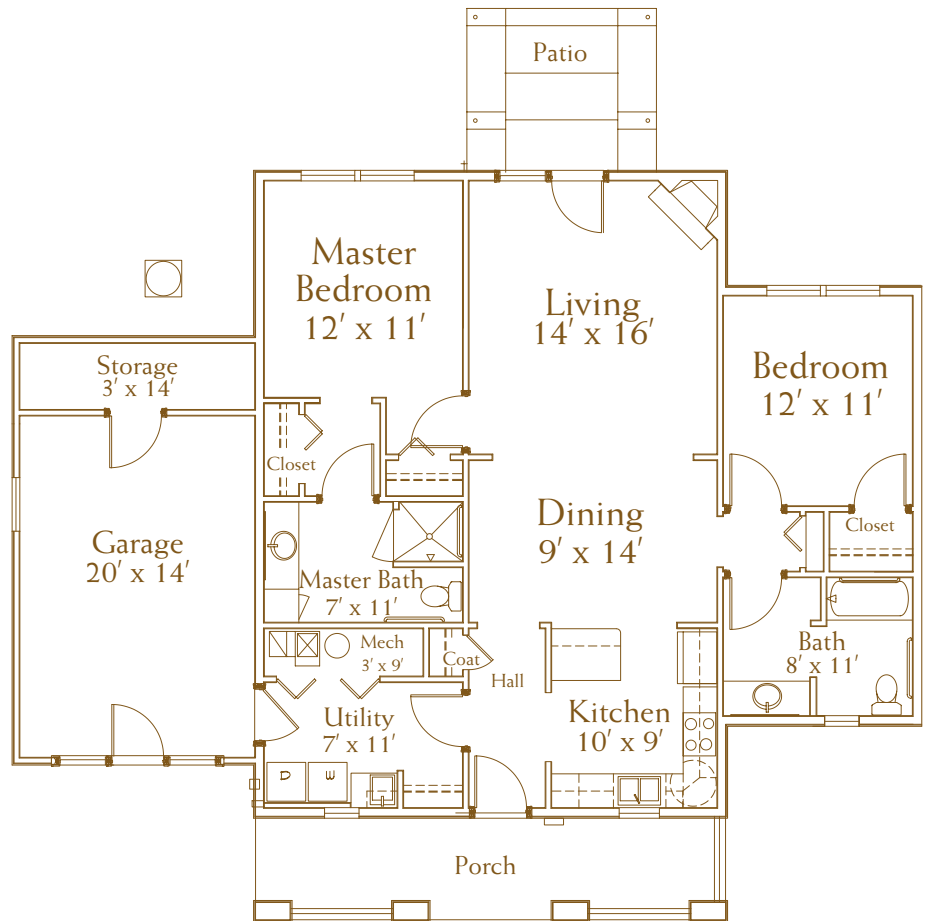

TWO-BEDROOMS
TWO-BATHS

1,500 Sq. Ft.

805 West Middle Street
Chelsea, Michigan 48118

PHONE: 734-433-1000

FAX: 734-475-4421

ChelseaRetirementCommunity.com

TWO-BEDROOMS
WITH DEN
TWO-BATHS

1,700 Sq. Ft.