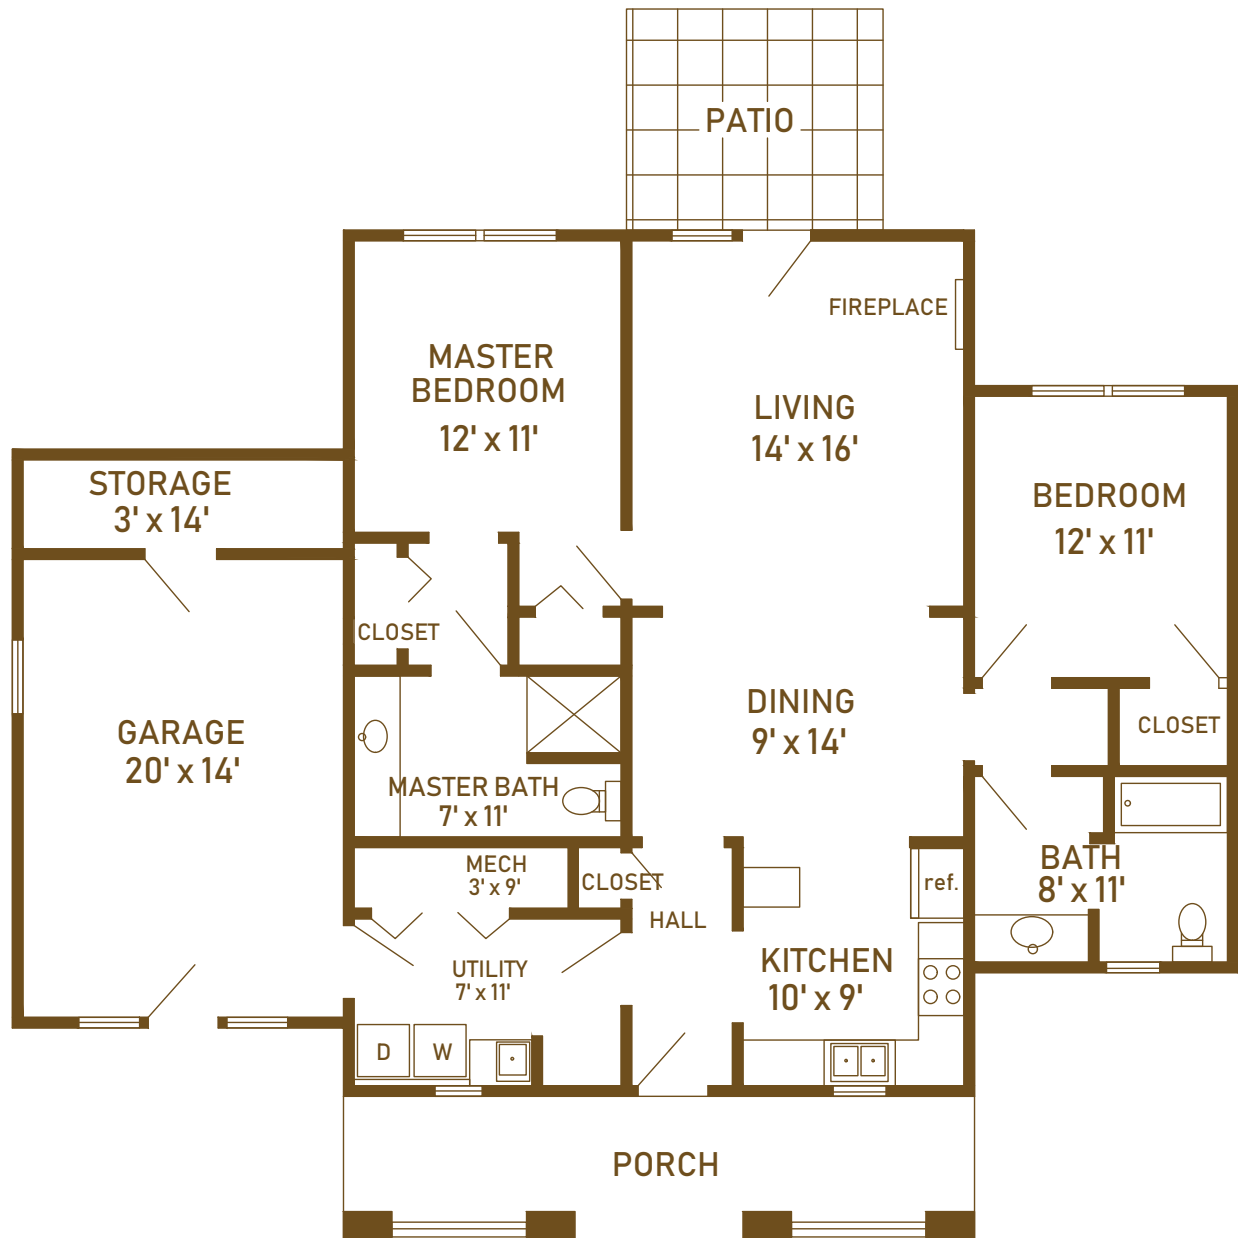

Chelsea
Retirement
Community

Independent Living Garden Cottages

Two Bedroom, Two Bathroom

Approximate square footage – 1,500

Celebrating the Good Life

805 West Middle Street • Chelsea, Michigan 48118 • 734.385.1323
ChelseaRetirementCommunity.com

Chelsea
Retirement
Community

Independent Living Garden Cottages

Two Bedroom, Den, Two Bathroom

Approximate square footage – 1,700

Celebrating the Good Life

805 West Middle Street • Chelsea, Michigan 48118 • 734.385.1323
ChelseaRetirementCommunity.com