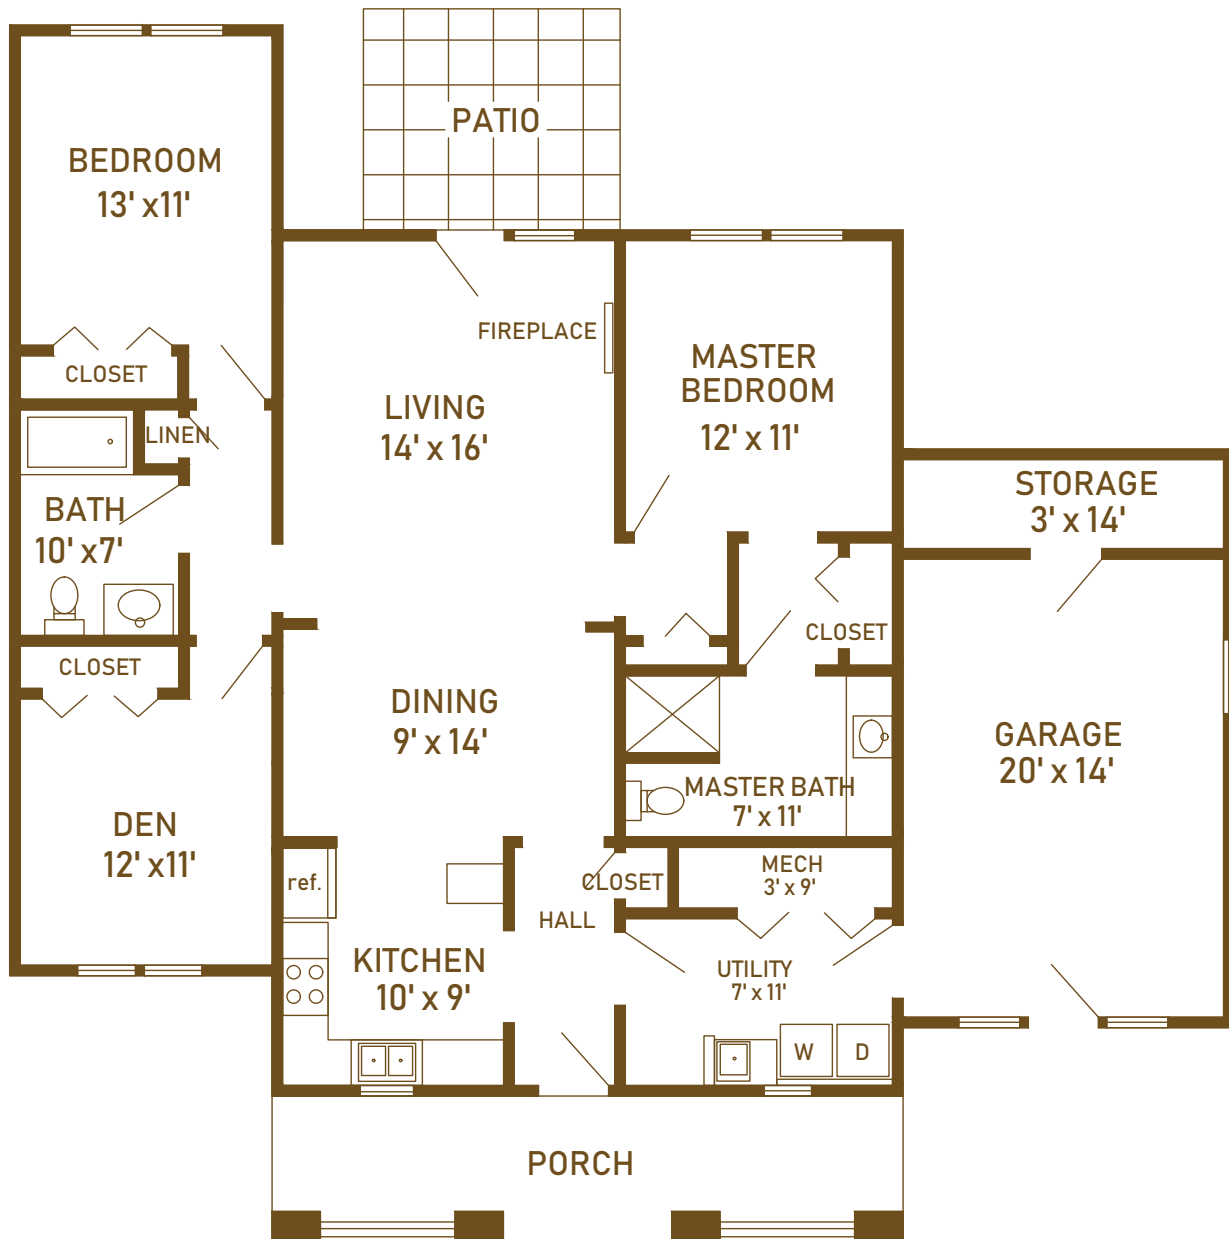

Chelsea
Retirement
Community

Independent Living Garden Cottages

Two Bedroom, Two Bathroom

Approximate square footage – 1,500

Celebrating the Good Life

805 West Middle Street • Chelsea, Michigan 48118 • 734.385.1323
ChelseaRetirementCommunity.com

Chelsea
Retirement
Community

Independent Living Garden Cottages

Two Bedroom, Den, Two Bathroom

Approximate square footage – 1,700

Celebrating the Good Life

805 West Middle Street • Chelsea, Michigan 48118 • 734.385.1323
ChelseaRetirementCommunity.com