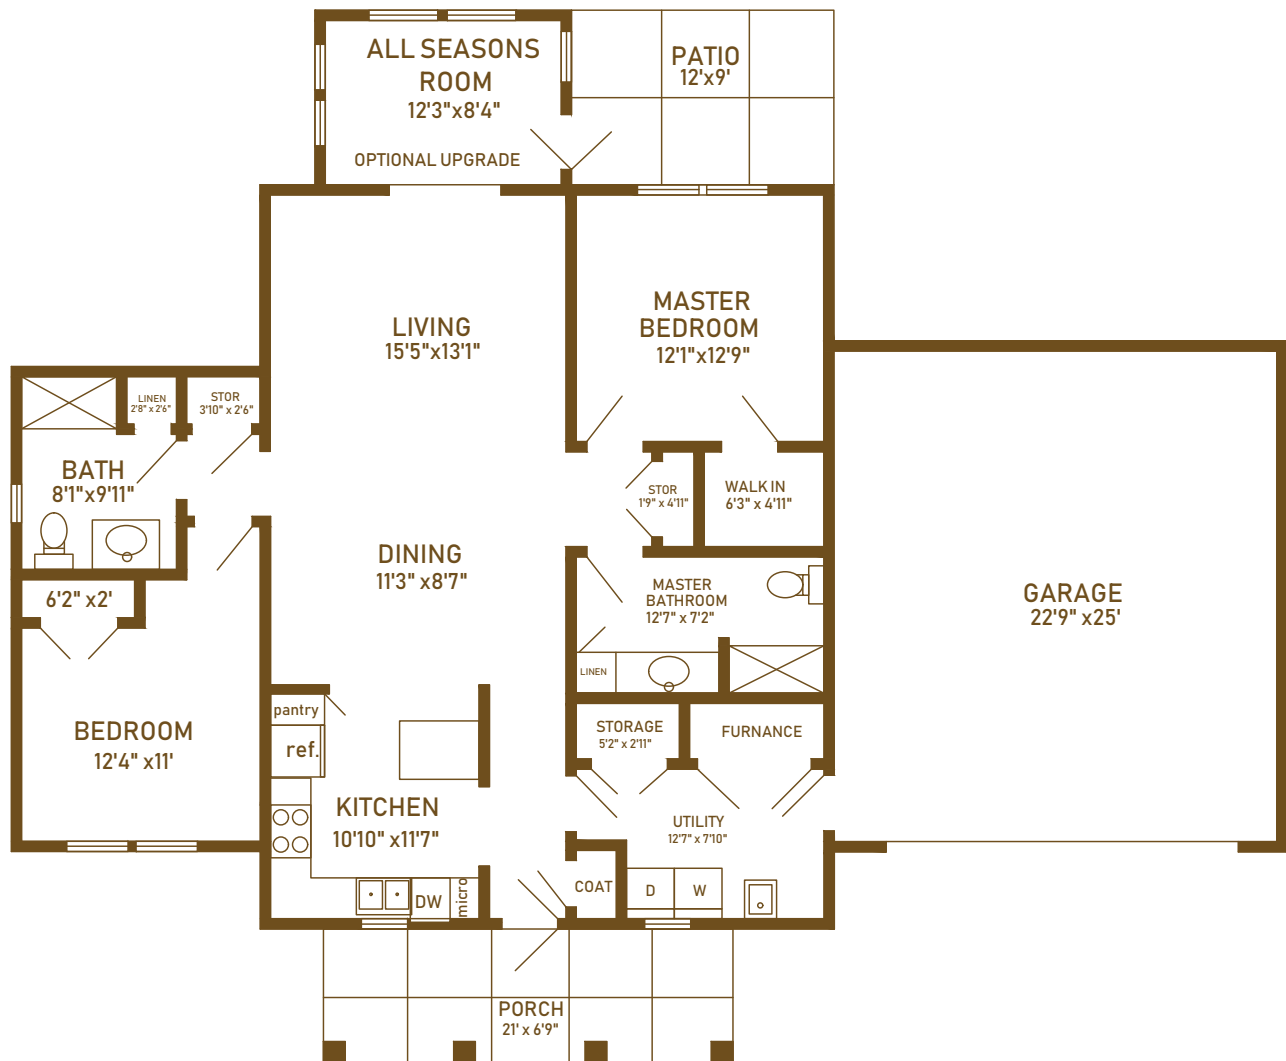

Chelsea
Retirement
Community

Independent Living

Prairie Cottage

One Bedroom, Den, 1.5 Bathroom, Garage

Approximate square footage – 1,264

Extended garage space for storage

Celebrating the Good Life

805 West Middle Street • Chelsea, Michigan 48118 • 734.385.1323
ChelseaRetirementCommunity.com

Chelsea
Retirement
Community

Independent Living

Prairie Cottage

Two Bedroom, Two Bathroom, Garage

Approximate square footage – 1,464

Extended garage space for storage

Celebrating the Good Life

805 West Middle Street • Chelsea, Michigan 48118 • 734.385.1323
ChelseaRetirementCommunity.com

Chelsea
Retirement
Community

Independent Living

Prairie Cottage

Two Bedroom, Den, Two Bathroom, Two Car Garage

Approximate square footage – 1,464

Extended garage space for storage
Layout may vary in laundry / utility room