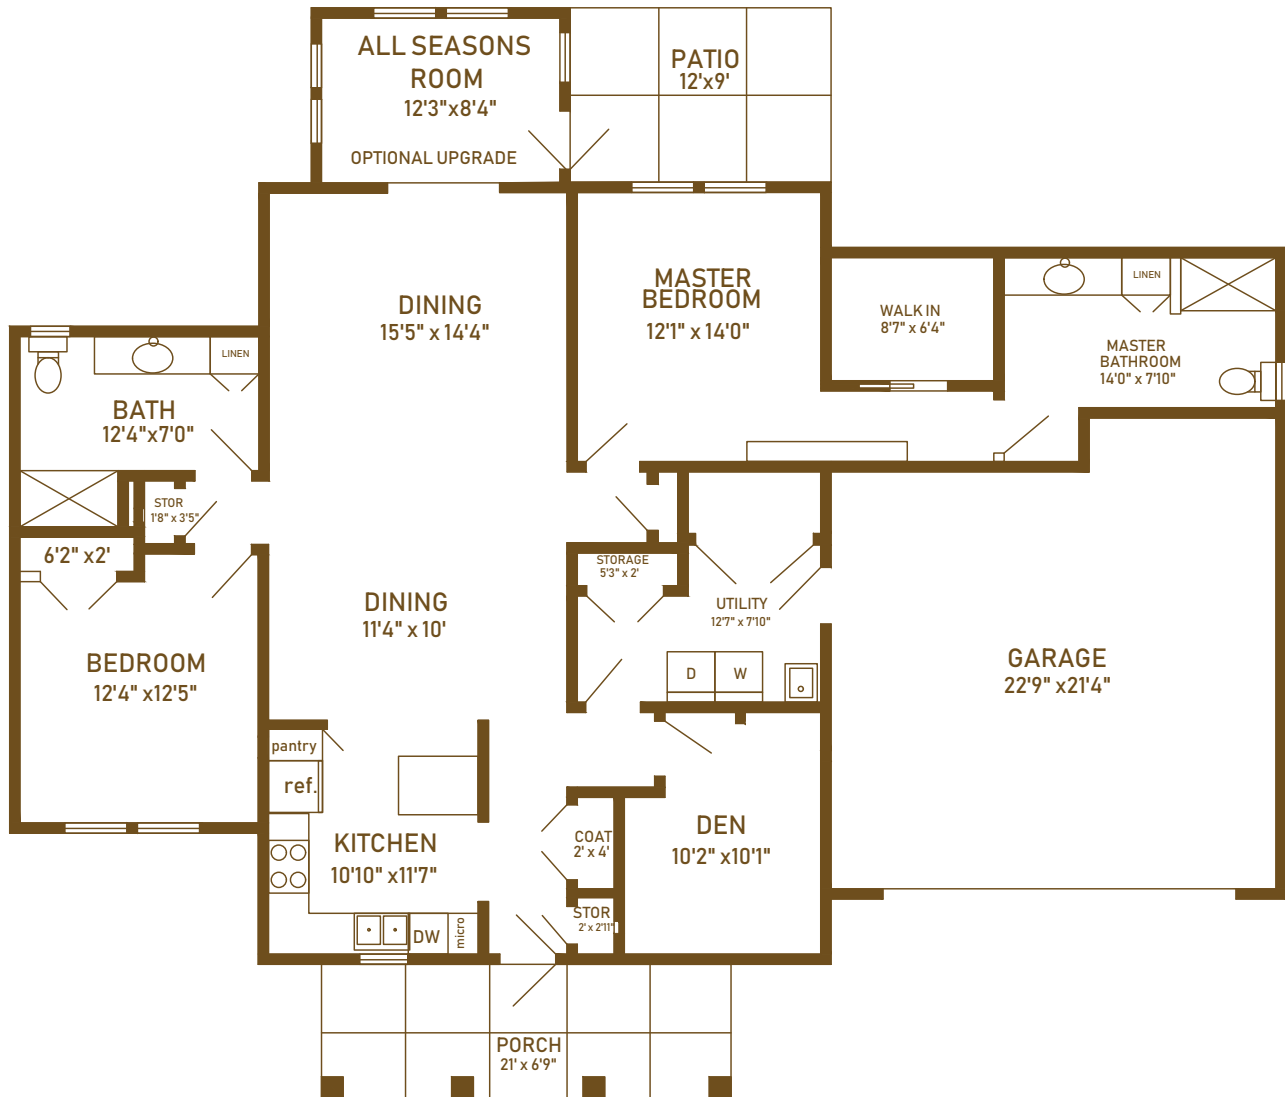

Chelsea
Retirement
Community

Independent Living

Prairie Cottage

One Bedroom, Den, 1.5 Bathroom, Garage

Approximate square footage – 1,264

Extended garage space for storage

Celebrating the Good Life

805 West Middle Street • Chelsea, Michigan 48118 • 734.385.1323
ChelseaRetirementCommunity.com

Chelsea
Retirement
Community

Independent Living

Prairie Cottage

Two Bedroom, Two Bathroom, Garage

Approximate square footage – 1,464

Extended garage space for storage

Celebrating the Good Life

805 West Middle Street • Chelsea, Michigan 48118 • 734.385.1323
ChelseaRetirementCommunity.com

Chelsea
Retirement
Community

Independent Living

Prairie Cottage

Two Bedroom, Den, Two Bathroom, Two Car Garage

Approximate square footage – 1,464

Extended garage space for storage
Layout may vary in laundry / utility room