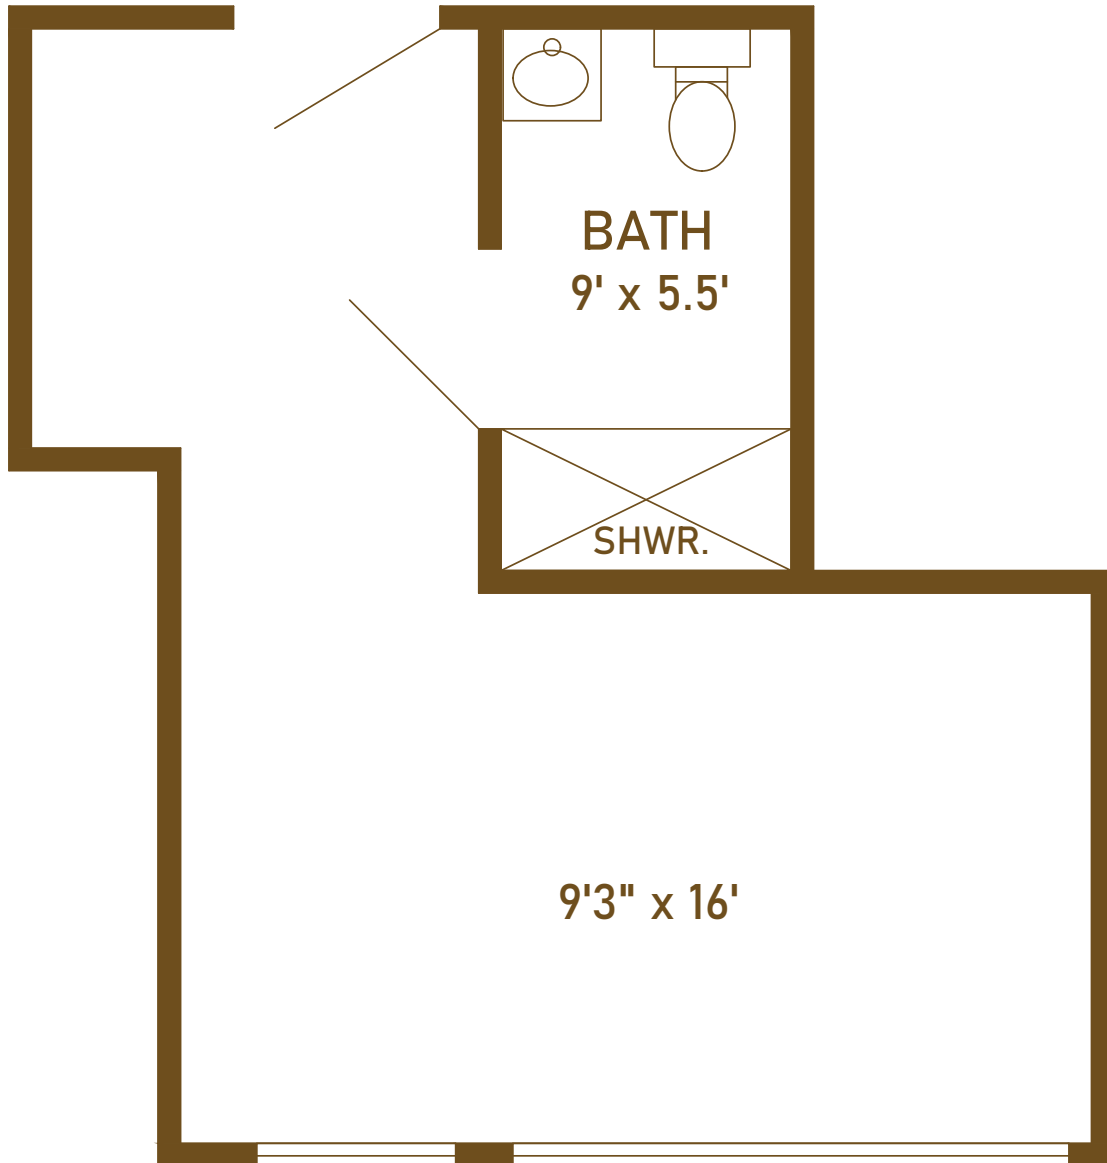

Assisted Living Towsley Village Room G

Wardrobe included, varies depending on location
Room may be reversed depending on location

Celebrating the Good Life

805 West Middle Street • Chelsea, Michigan 48118 • 734.385.1323
ChelseaRetirementCommunity.com