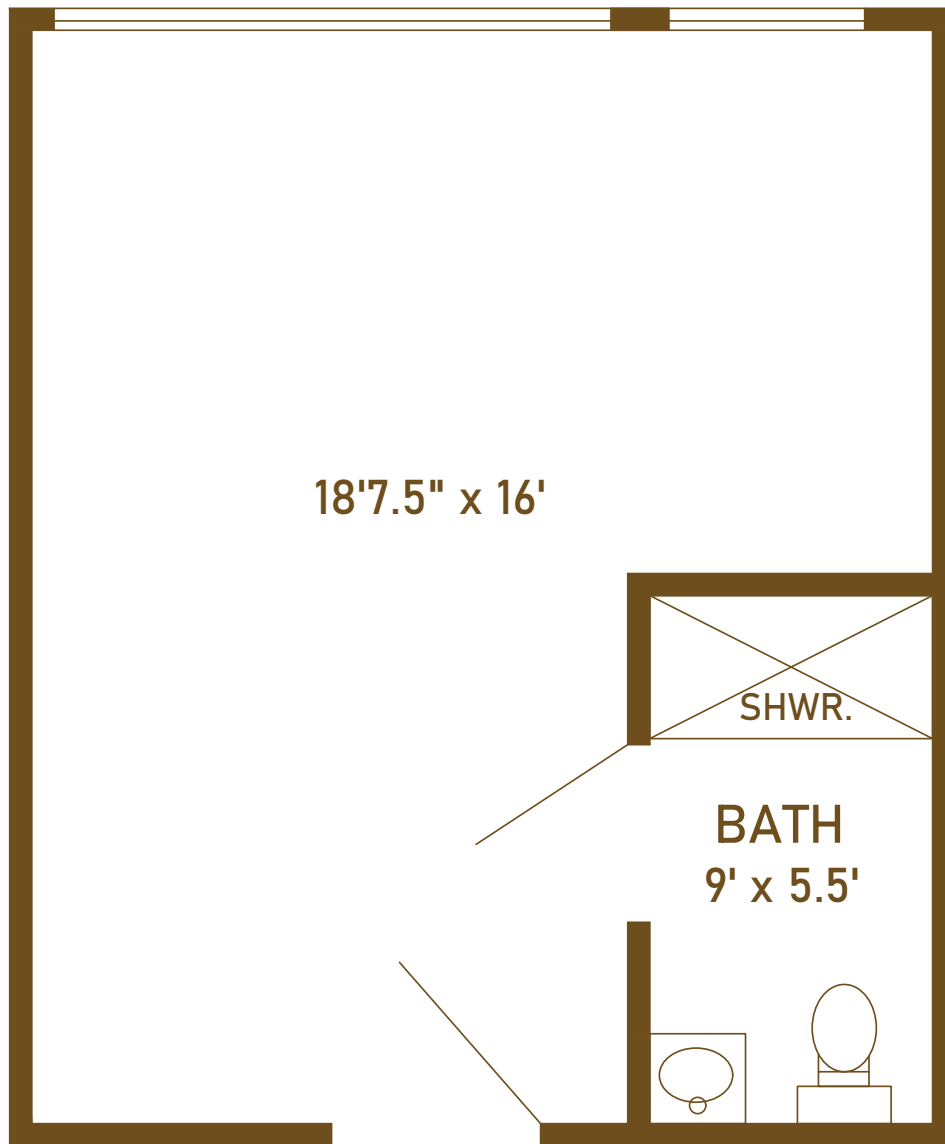

Assisted Living Towsley Village Room D

Wardrobe included, varies depending on location
Room may be reversed depending on location

Celebrating the Good Life

805 West Middle Street • Chelsea, Michigan 48118 • 734.385.1323
ChelseaRetirementCommunity.com