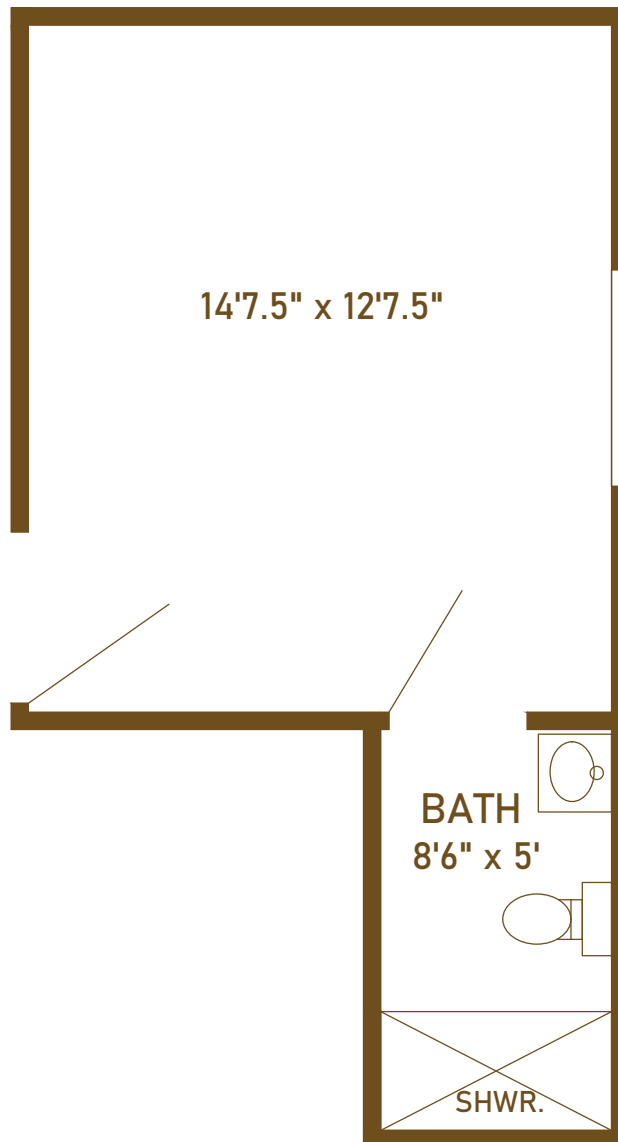

Assisted Living Towsley Village Room F

Wardrobe included, varies depending on location
Room may be reversed depending on location

Celebrating the Good Life

805 West Middle Street • Chelsea, Michigan 48118 • 734.385.1323
ChelseaRetirementCommunity.com