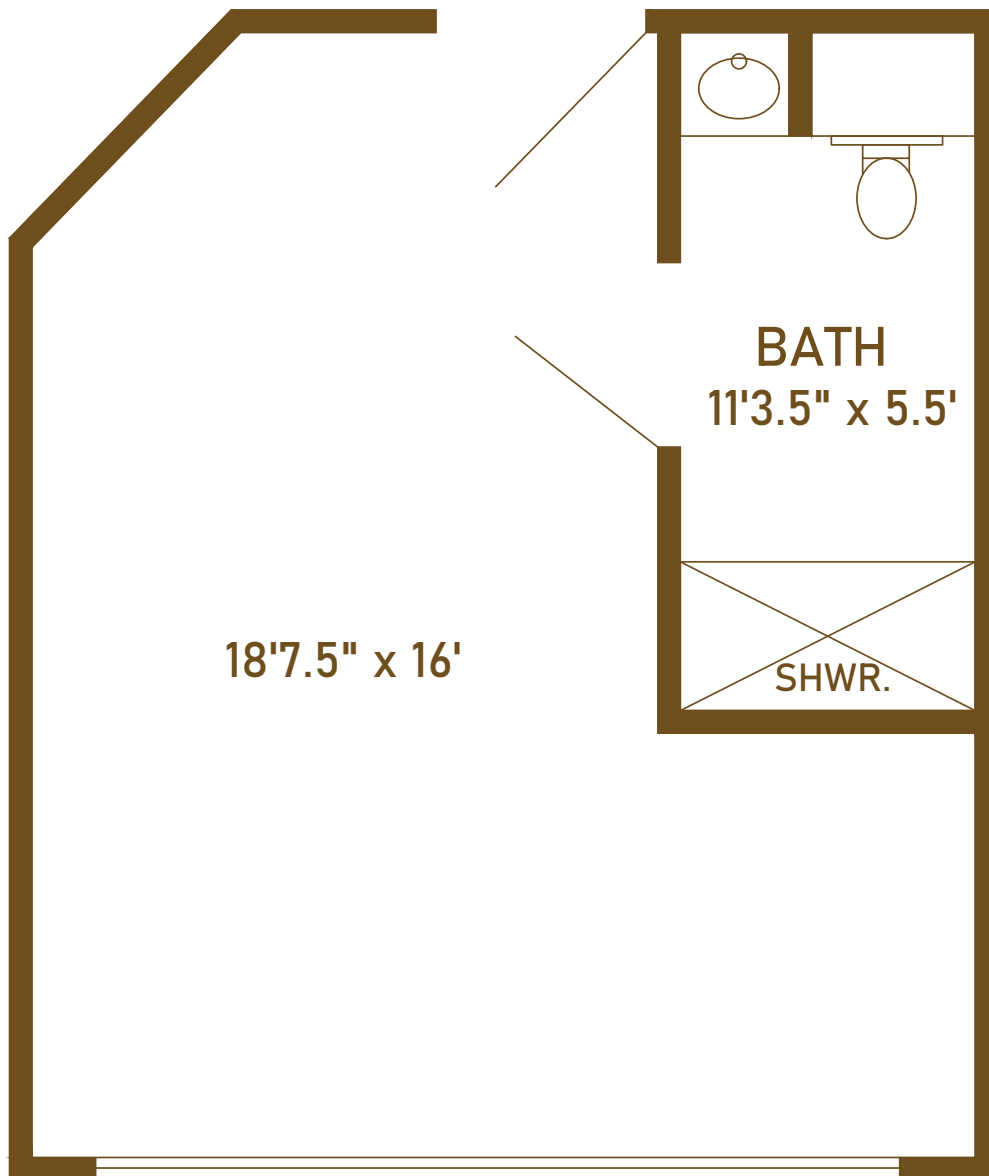

Assisted Living Towsley Village Room J

Wardrobe included, varies depending on location
Room may be reversed depending on location

Celebrating the Good Life

805 West Middle Street • Chelsea, Michigan 48118 • 734.385.1323
ChelseaRetirementCommunity.com