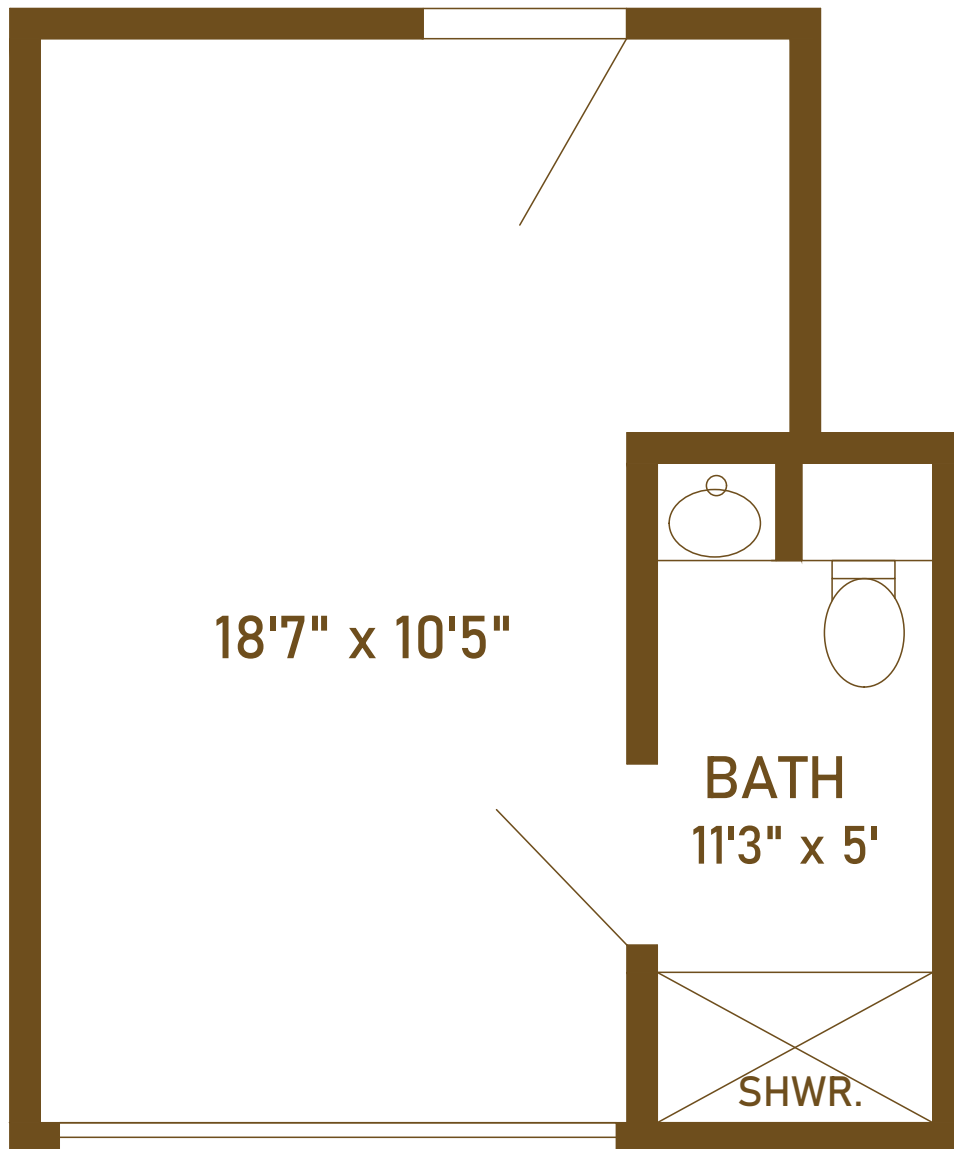

Assisted Living Towsley Village Room I

Wardrobe included, varies depending on location
Room may be reversed depending on location

Celebrating the Good Life

805 West Middle Street • Chelsea, Michigan 48118 • 734.385.1323
ChelseaRetirementCommunity.com