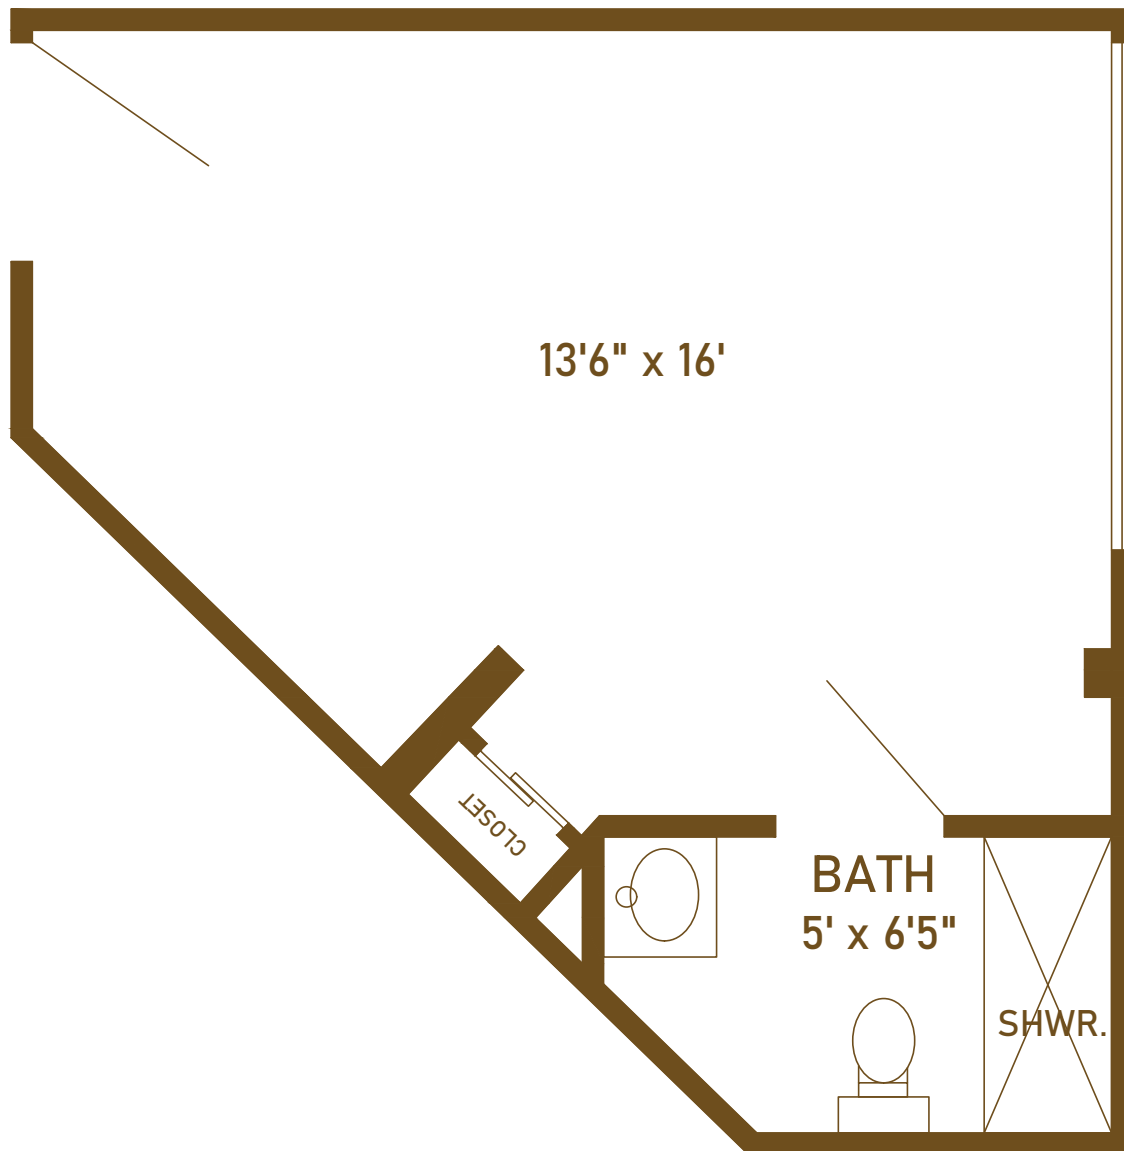

Assisted Living Towsley Village Room E

Wardrobe included, varies depending on location
Room may be reversed depending on location

Celebrating the Good Life

805 West Middle Street • Chelsea, Michigan 48118 • 734.385.1323
ChelseaRetirementCommunity.com