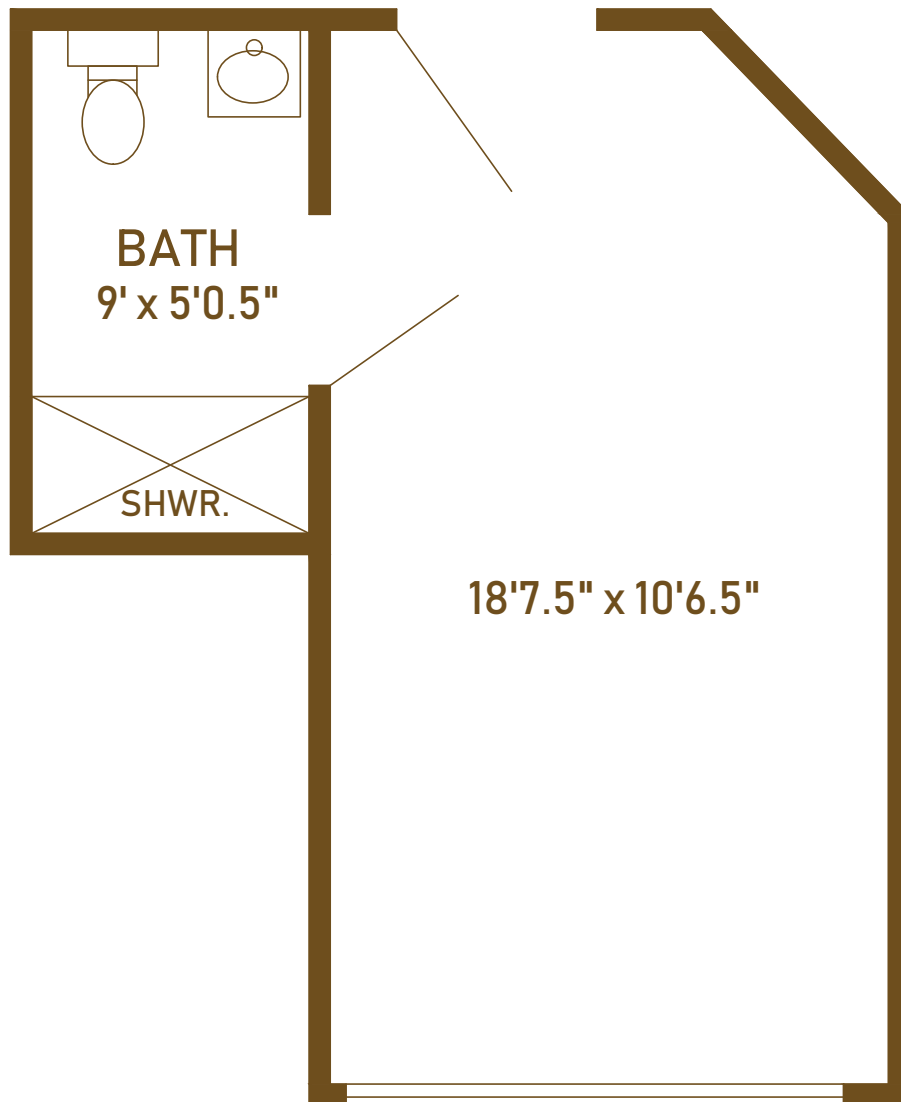

Chelsea
Retirement
Community

Assisted Living Towsley Village Room A

Wardrobe included, varies depending on location
Room may be reversed depending on location

Celebrating the Good Life

805 West Middle Street • Chelsea, Michigan 48118 • 734.385.1323
ChelseaRetirementCommunity.com