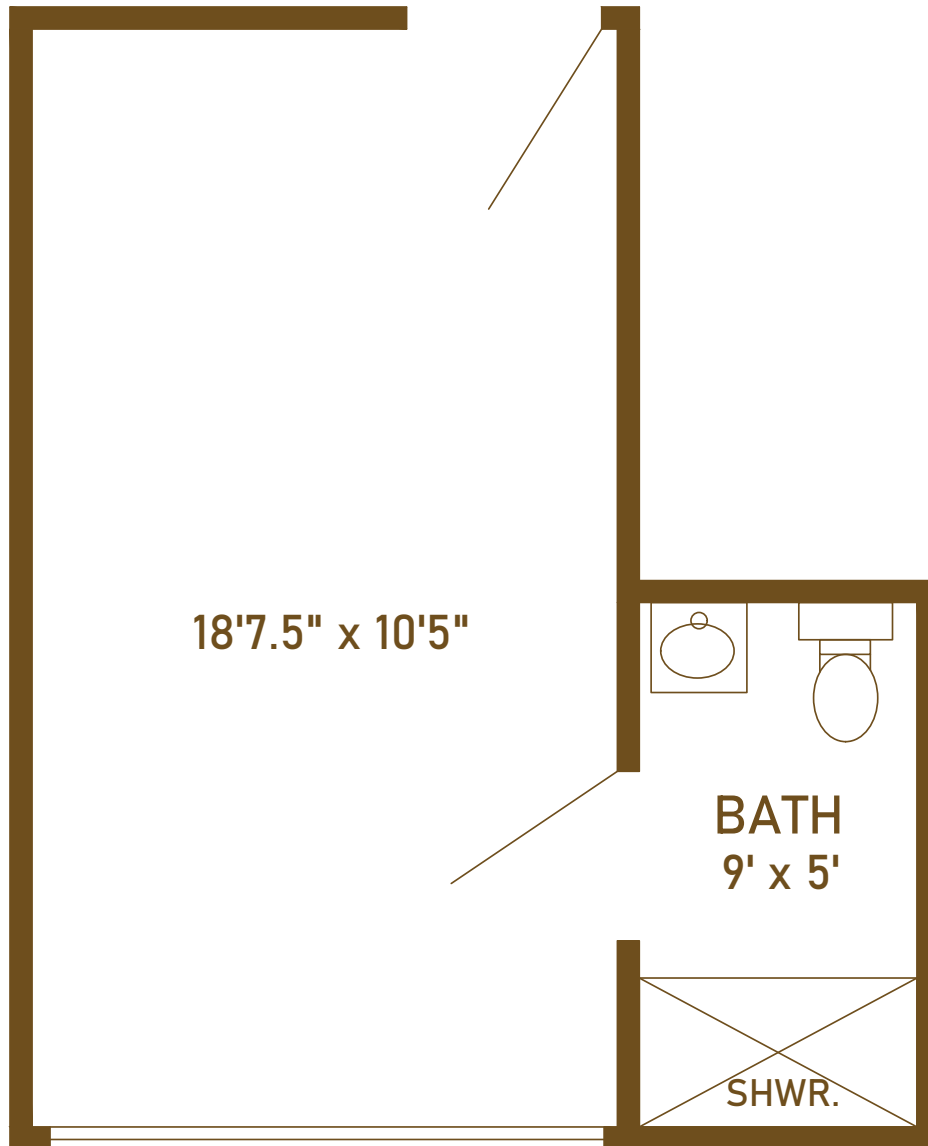

Assisted Living Towsley Village Room B

Wardrobe included, varies depending on location
Room may be reversed depending on location

Celebrating the Good Life

805 West Middle Street • Chelsea, Michigan 48118 • 734.385.1323
ChelseaRetirementCommunity.com