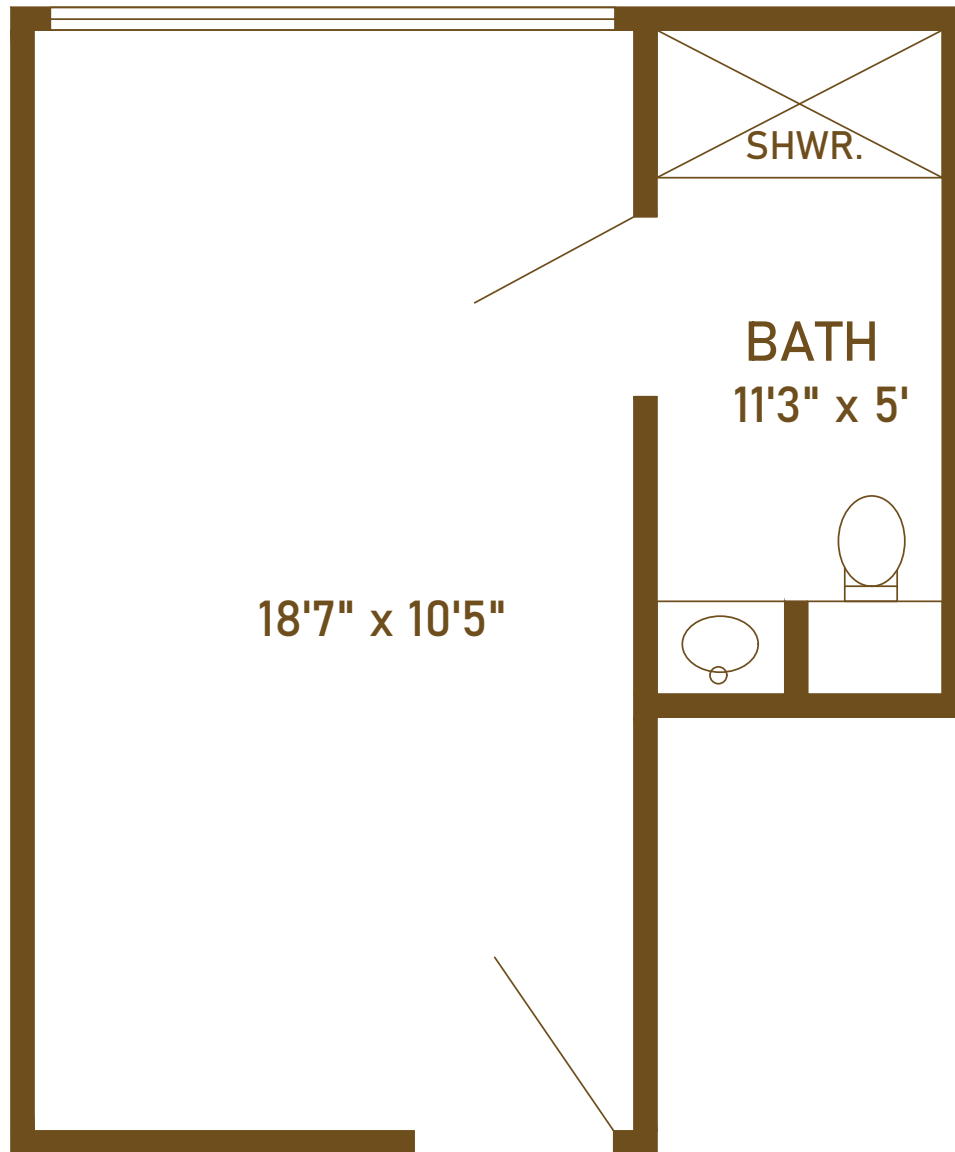

Assisted Living Towsley Village Room H

Wardrobe included, varies depending on location
Room may be reversed depending on location

Celebrating the Good Life

805 West Middle Street • Chelsea, Michigan 48118 • 734.385.1323
ChelseaRetirementCommunity.com