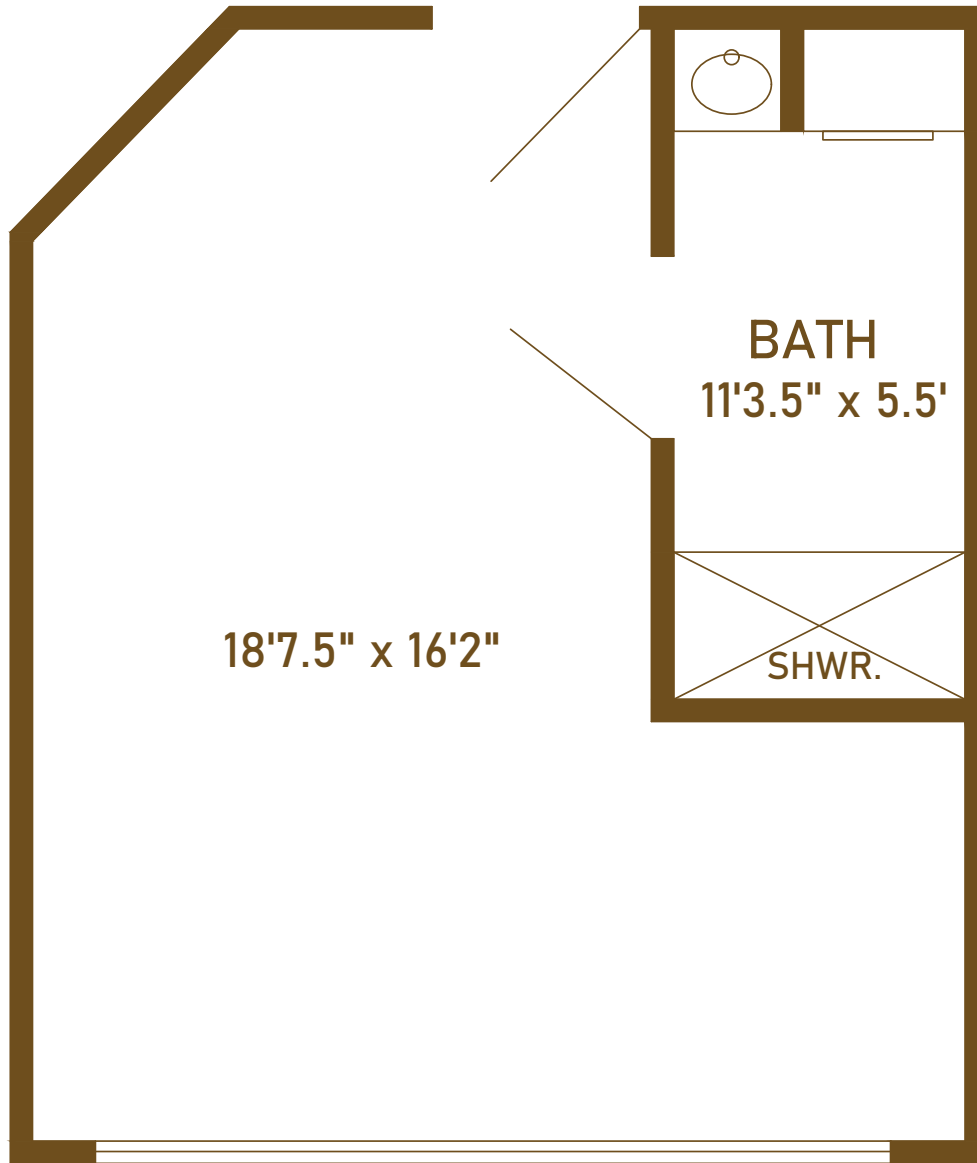

Assisted Living Towsley Village Room C

Wardrobe included, varies depending on location
Room may be reversed depending on location

Celebrating the Good Life

805 West Middle Street • Chelsea, Michigan 48118 • 734.385.1323
ChelseaRetirementCommunity.com